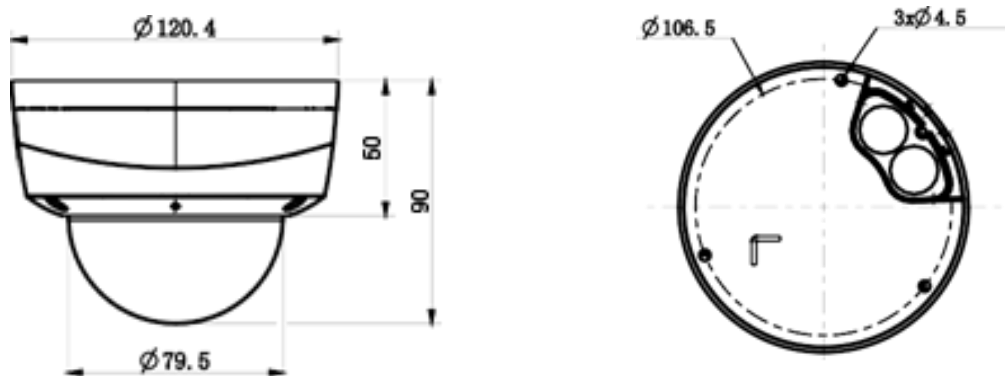

1099/724 IP 8M, Starlight IR vandal dome camera

DIMENSIONS (mm)

ACCESSORIES

Technical specifications are subject to changes without notice.

Urmet S.p.A. | Via Bologna, 188/C | 10154 TORINO (ITALY)

T +39 011.24.00.000

info@urmet.com | urmet.com

CUSTOMER SERVICE +39 011.23.39.810