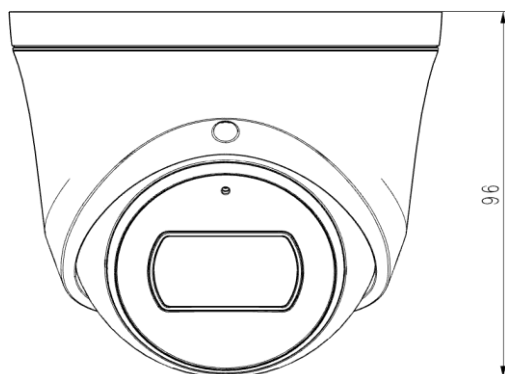

1099/723 IP 8M, Starlight IR dome camera

DIMENSIONS (mm)