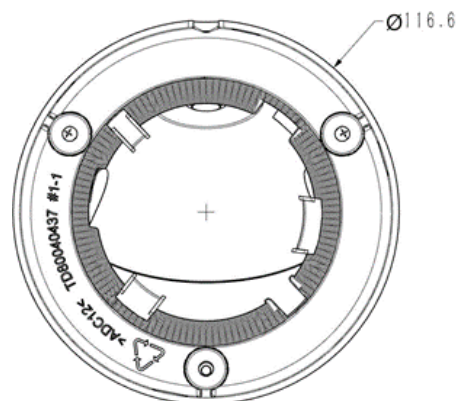

1099/723 IP 8M, Starlight IR dome camera

DIMENSIONS (mm)