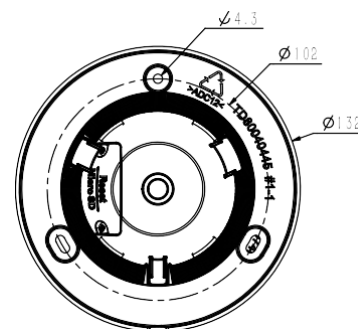

1099/721 IP 8M, Starlight motorized IR dome camera

DIMENSIONS (mm)

ACCESSORIES

Technical specifications are subject to changes without notice.

Urmet S.p.A. | Via Bologna, 188/C | 10154 TORINO (ITALY)

T +39 011.24.00.000

info@urmet.com | urmet.com

CUSTOMER SERVICE +39 011.23.39.810