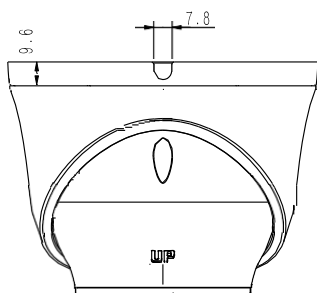

1099/721 IP 8M, Starlight motorized IR dome camera

DIMENSIONS (mm)