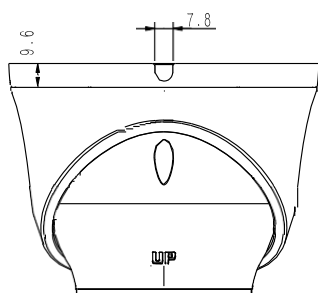

Cod.1099/473

IP 5M, Super starlight motorized IR dome camera

TECHNICAL FEATURES

- Full Metal Housing
- Motorized Lens 2.7-13.5mm
- Up to 2592x1944@30fps, 1920x1080@60fps
- S+265/H.265/H.264/M-JPEG
- Min. illumination Color: 0.001Lux@F1.6
- Smart IR, IR Range: 50m
- Support Video Analytics
- Support Human/Vehicle Classification
- Support Face Capture Mode
- Built-in Mic, audio I/O 1/1, alarm I/O 2/1
- Plugin Free
- Operating Conditions -35°C~65°C, 0~95%RH
- POE, IP67

1099/473 IP 5M, Super starlight motorized IR dome camera

DIMENSIONS (mm)

ACCESSORIES

3000/136
Wall Mount

3000/147
Pole adapter

3000/131
Junction Box

3000/145
Corner adapter

Technical specifications are subject to changes without notice.