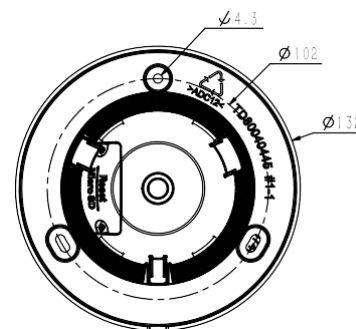

1099/473 IP 5M, Super starlight motorized IR dome camera

DIMENSIONS (mm)

ACCESSORIES

3000/136
Wall Mount

3000/147
Pole adapter

3000/131
Junction Box

3000/145
Corner adapter

Technical specifications are subject to changes without notice.

Urmet S.p.A. | Via Bologna, 188/C | 10154 TORINO (ITALY)

T +39 011.24.00.000

info@urmet.com | urmet.com

CUSTOMER SERVICE +39 011.23.39.810