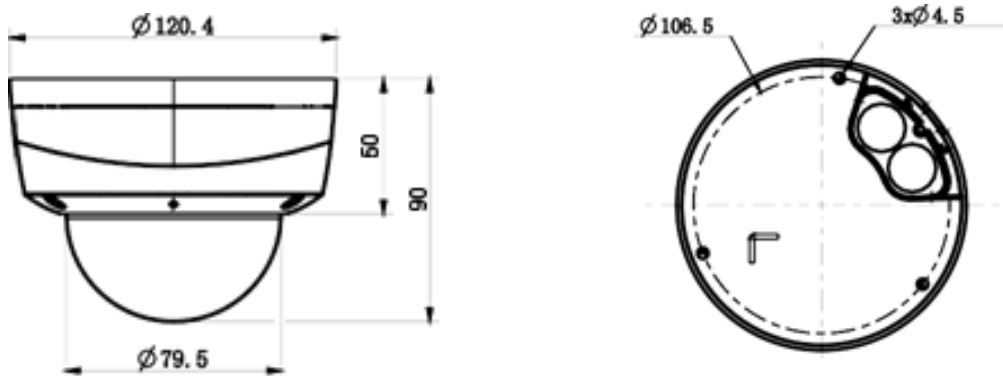

### TECHNICAL FEATURES

- Full Metal Housing
- Up to 2592x1944@30fps, 1920x1080@60fps
- S+265/H.265/H.264/M-JPEG
- Min. illumination Color: 0.002Lux@F1.6
- Smart IR, IR Range: 30m
- Support Video Analytics
- Support Human/Vehicle Classification
- Support Face Capture Mode
- Built-in Mic, audio I/O 1/1, alarm I/O 1/1
- Plugin Free
- Operating Conditions -40°C~65°C, 0~95%RH
- POE, IP67, IK10

### DIMENSIONS (mm)