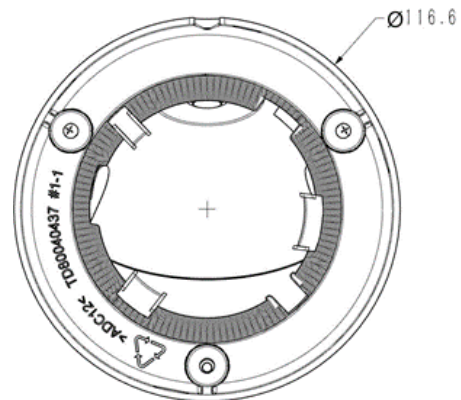

1099/470 IP 5M, Starlight IR dome camera

DIMENSIONS (mm)

ACCESSORIES

3000/141
Junction box

3000/136
Wall Mount

3000/131
Junction box

Technical specifications are subject to changes without notice.

Urmet S.p.A. | Via Bologna, 188/C | 10154 TORINO (ITALY)

T +39 011.24.00.000

info@urmet.com | **urmet.com**

CUSTOMER SERVICE +39 011.23.39.810