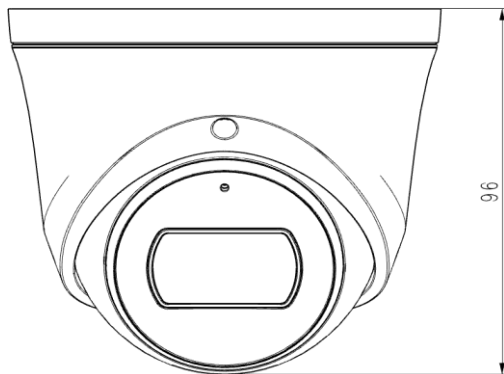

1099/470 IP 5M, Starlight IR dome camera

DIMENSIONS (mm)

ACCESSORIES

3000/141
Junction box

3000/136
Wall Mount

3000/131
Junction box

Technical specifications are subject to changes without notice.

Urmet S.p.A. | Via Bologna, 188/C | 10154 TORINO (ITALY)

T +39 011.24.00.000

info@urmet.com | **urmet.com**

CUSTOMER SERVICE +39 011.23.39.810