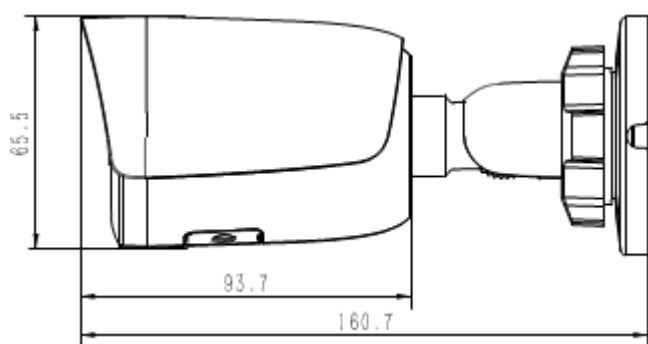

### TECHNICAL FEATURES

- Full Metal Housing
- Up to 2592x1944@30fps, 1920x1080@60fps
- S+265/H.265/H.264/M-JPEG
- Min. illumination Color: 0.002Lux@F1.6
- Smart IR, IR Range: 50m
- Support Video Analytics
- Support Human/Vehicle Classification
- Support Face Capture Mode
- Built-in Mic, audio I/O 1/1, alarm I/O 1/1
- Plugin Free
- Operating Conditions -40°C~65°C, 0~95%RH
- POE, IP67

### DIMENSIONS (mm)