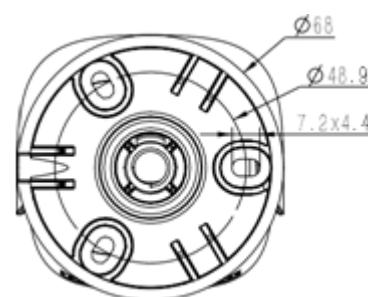

Camera	
Image Sensor	1/2.8" CMOS
Signal System	PAL/NTSC
Min. Illumination	Color: 0.002Lux@ (F1.6, ACG ON), B/W: 0Lux with IR
Shutter Time	1s to 1/100,000s
Day & Night	Dual IR Cut Filter with Auto Switch
Wide Dynamic Range	120dB
Angle Adjustment	Bracket, pan 0~360°, tilt 0~75°, rotate 0~360°
Lens	
Lens Type	Fixed
Focus	2.8mm
Lens Mount	M12
Aperture	F1.6, Fixed
FOV	Horizontal field of view: 97.8°
Illuminator	
IR LEDs	2
IR Range	Up to 50m
Wavelength	850nm
White/Warmlight LEDs	N/A
Compression Standard	
Video Compression	S+265/H.265/H.264/M-JPEG
Video Bit Rate	32Kbps~16Mbps
Audio Compression	G.711A/G.711U/ADPCM/AAC
Audio Bit Rate	8K~48Kbps
Image	
Max. Resolution	2592×1944
Main Stream	PAL: 25fps (2592×1944, 2592×1520, 2560×1440, 2304×1296), 50fps (1920×1080, 1280×720) NTSC: 30fps (2592×1944, 2592×1520, 2560×1440, 2304×1296), 60fps (1920×1080, 1280×720)
Sub Stream	PAL: 25fps (704×576, 704×288, 640×360, 352×288) NTSC: 30fps (704×480, 704×240, 640×360, 352×240)
Third Stream	PAL: 25fps(1920×1080, 1280×720, 704×576, 704×288, 640×480, 352×288) NTSC: 30fps(1920×1080, 1280×720, 704×480, 704×240, 640×480, 352×240)
Image Setting	Saturation, brightness, contrast, sharpness, adjustable by client software or web browser
Image Enhancement	BLC/3D DNR/HLC/Corridor Format
ROI	Support 8 fixed regions of coding
OSD	16 16, 24 24, 32 32, 48 48, 64x64, 96x96, adaptable size, Letters Such as Week, Date, Time, Total 8 Regions
Picture Overlay	Yes
Privacy Mask	Yes, 8 regions
Smart Defog	Yes
Feature	
Alarm Trigger	Event Input, Event Output, Motion Detection, Mask Alarm, Disk Full, Disk R/W Error, IP Address Conflict, MAC Address Conflict, FTP Server Exception
Video Analytics	Tripwire, Double Tripwire, Perimeter, Object Abandon, Object Lost, Loitering, Running, Parking, Crowded, People Counting, On Duty Detection, Video Abnormal, Audio Abnormal, Heatmap, Face Capture(Face Detection), Safety Helmet Detection, Human/Vehicle Classification
Early Warning(EW)	N/A

### DIMENSIONS (mm)