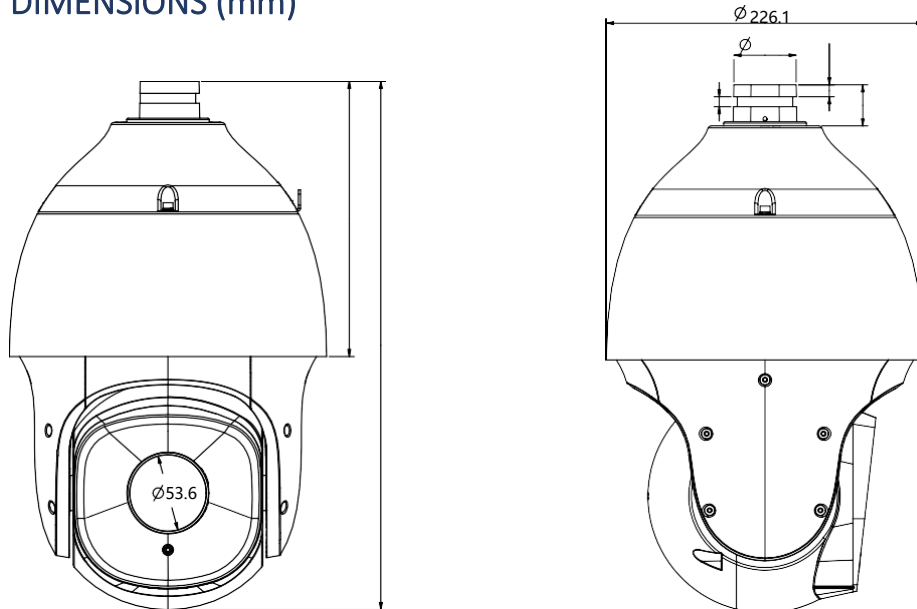

1099/395 5MP 30X Starlight IR POE AI PTZ Camera

DIMENSIONS (mm)

ACCESSORIES

Technical specifications are subject to changes without notice.

Urmet S.p.A. | Via Bologna, 188/C | 10154 TORINO (ITALY)

T +39 011.24.00.000

info@urmet.com | urmet.com

CUSTOMER SERVICE +39 011.23.39.810