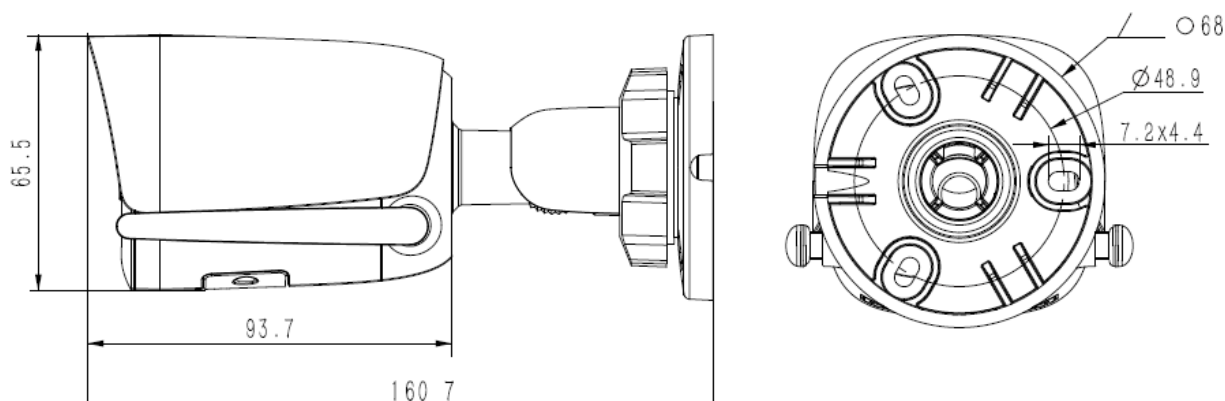

### TECHNICAL FEATURES

- Metal+Plastic Housing
- Up to 1920x1080@30fps
- S+265/H.265/H.264
- Min. illumination Color: 0.02Lux@F2.0
- Smart IR, IR Range: 50m
- Operating Conditions -35°C~65°C, 0~95%RH
- Built-in Mic, SD Card Slot, Reset Button
- Support Wi-Fi
- IP67

Camera	
Image Sensor	1/2.9" CMOS
Signal System	PAL/NTSC
Min. Illumination	Color: 0.02Lux@ (F2.0, ACG ON), B/W: 0Lux with IR
Shutter Time	1s to 1/100,000s
Day & Night	Dual IR Cut Filter with Auto Switch
Wide Dynamic Range	Digital WDR
Angle Adjustment	Bracket, pan 0~360°, tilt 0~75°, rotate 0~360°
Lens	
Lens Type	Fixed
Focus	4mm
Lens Mount	M12
Aperture	F2.0, Fixed
FOV	Horizontal field of view: 80.9° Vertical field of view: 44.1°
Illuminator	
IR LEDs	2
IR Range	Up to 50m
Wavelength	850nm
White/Warmlight LEDs	N/A
Compression Standard	
Video Compression	S+265/H.265/H.264
Video Bit Rate	32Kbps~6Mbps
Audio Compression	G.711A/G.711U/ADPCM
Audio Bit Rate	8K~48Kbps
Image	
Max. Resolution	1920x1080
Main Stream	PAL: 25fps (1920×1080, 1280×720, 704×576, 640×480) NTSC: 30fps (1920×1080, 1280×720, 704×480, 640×480)
Sub Stream	PAL: 25fps (704×576, 704×288, 640×480, 352×288) NTSC: 30fps (704×480, 704×240, 640×480, 352×240)
Third Stream	N/A
Image Setting	Saturation, brightness, contrast, sharpness, adjustable by client software or web browser
Image Enhancement	BLC/3D DNR/HLC
ROI	N/A
OSD	16x 16, 32x 32, 48x 48, adaptable size, Letters Such as Week, Date, Time, Total 3 Regions
Picture Overlay	N/A
Privacy Mask	Yes, 4 regions
Smart Defog	Yes
Feature	
Alarm Trigger	Motion Detection, Mask Alarm, IP AddressConflict
Video Analytics	N/A
Early Warning(EW)	N/A

### DIMENSIONS (mm)